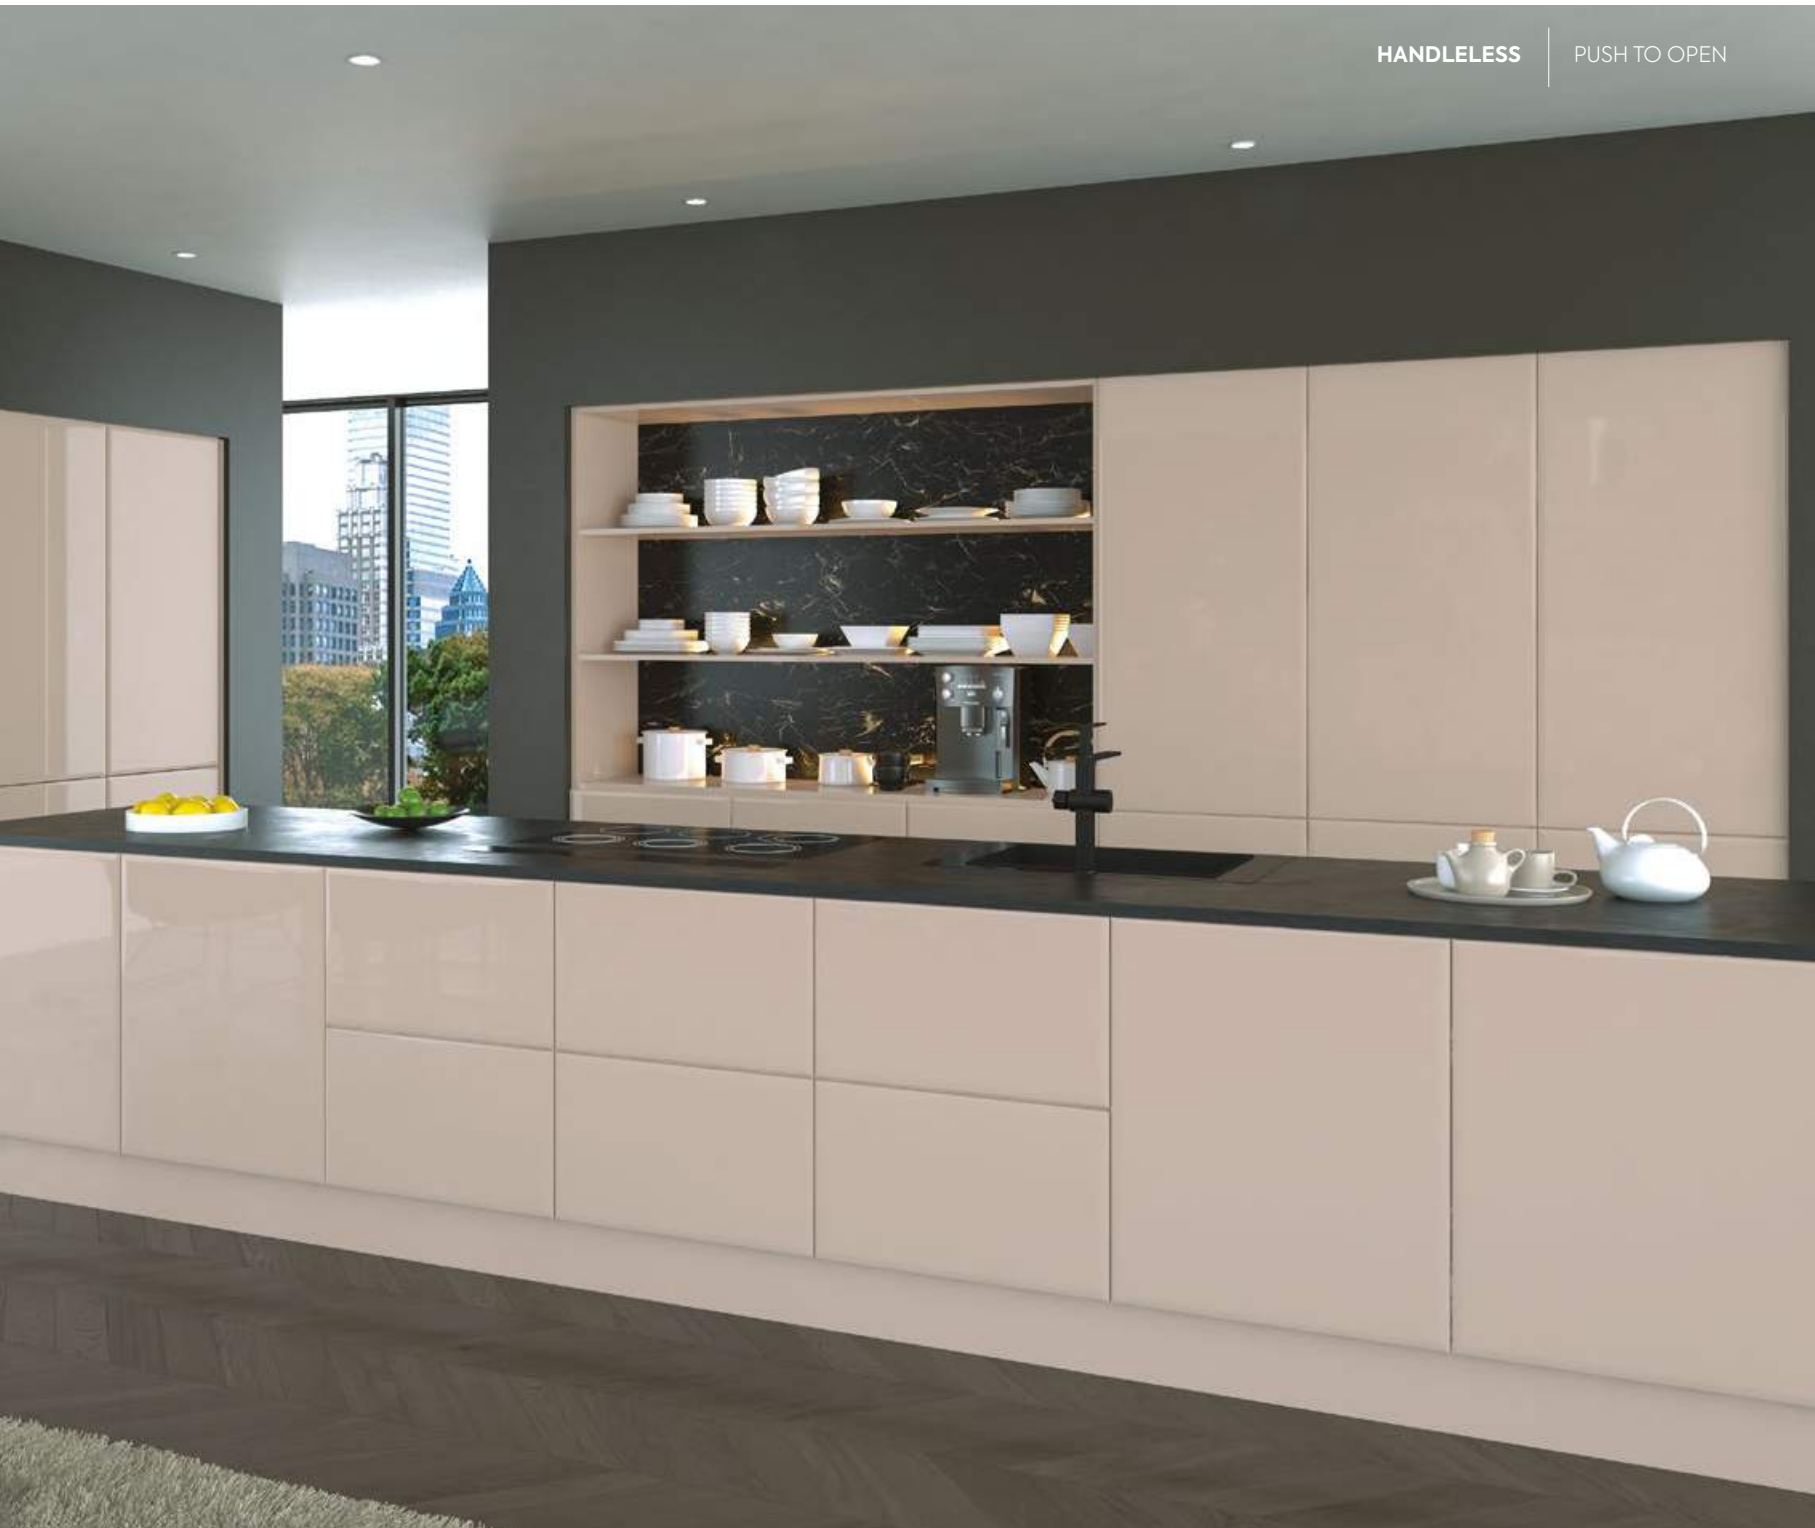

HANDLELESS

PUSH TO OPEN

BELLA HIGH GLOSS CASHMERE / STYLE: LINCOLN