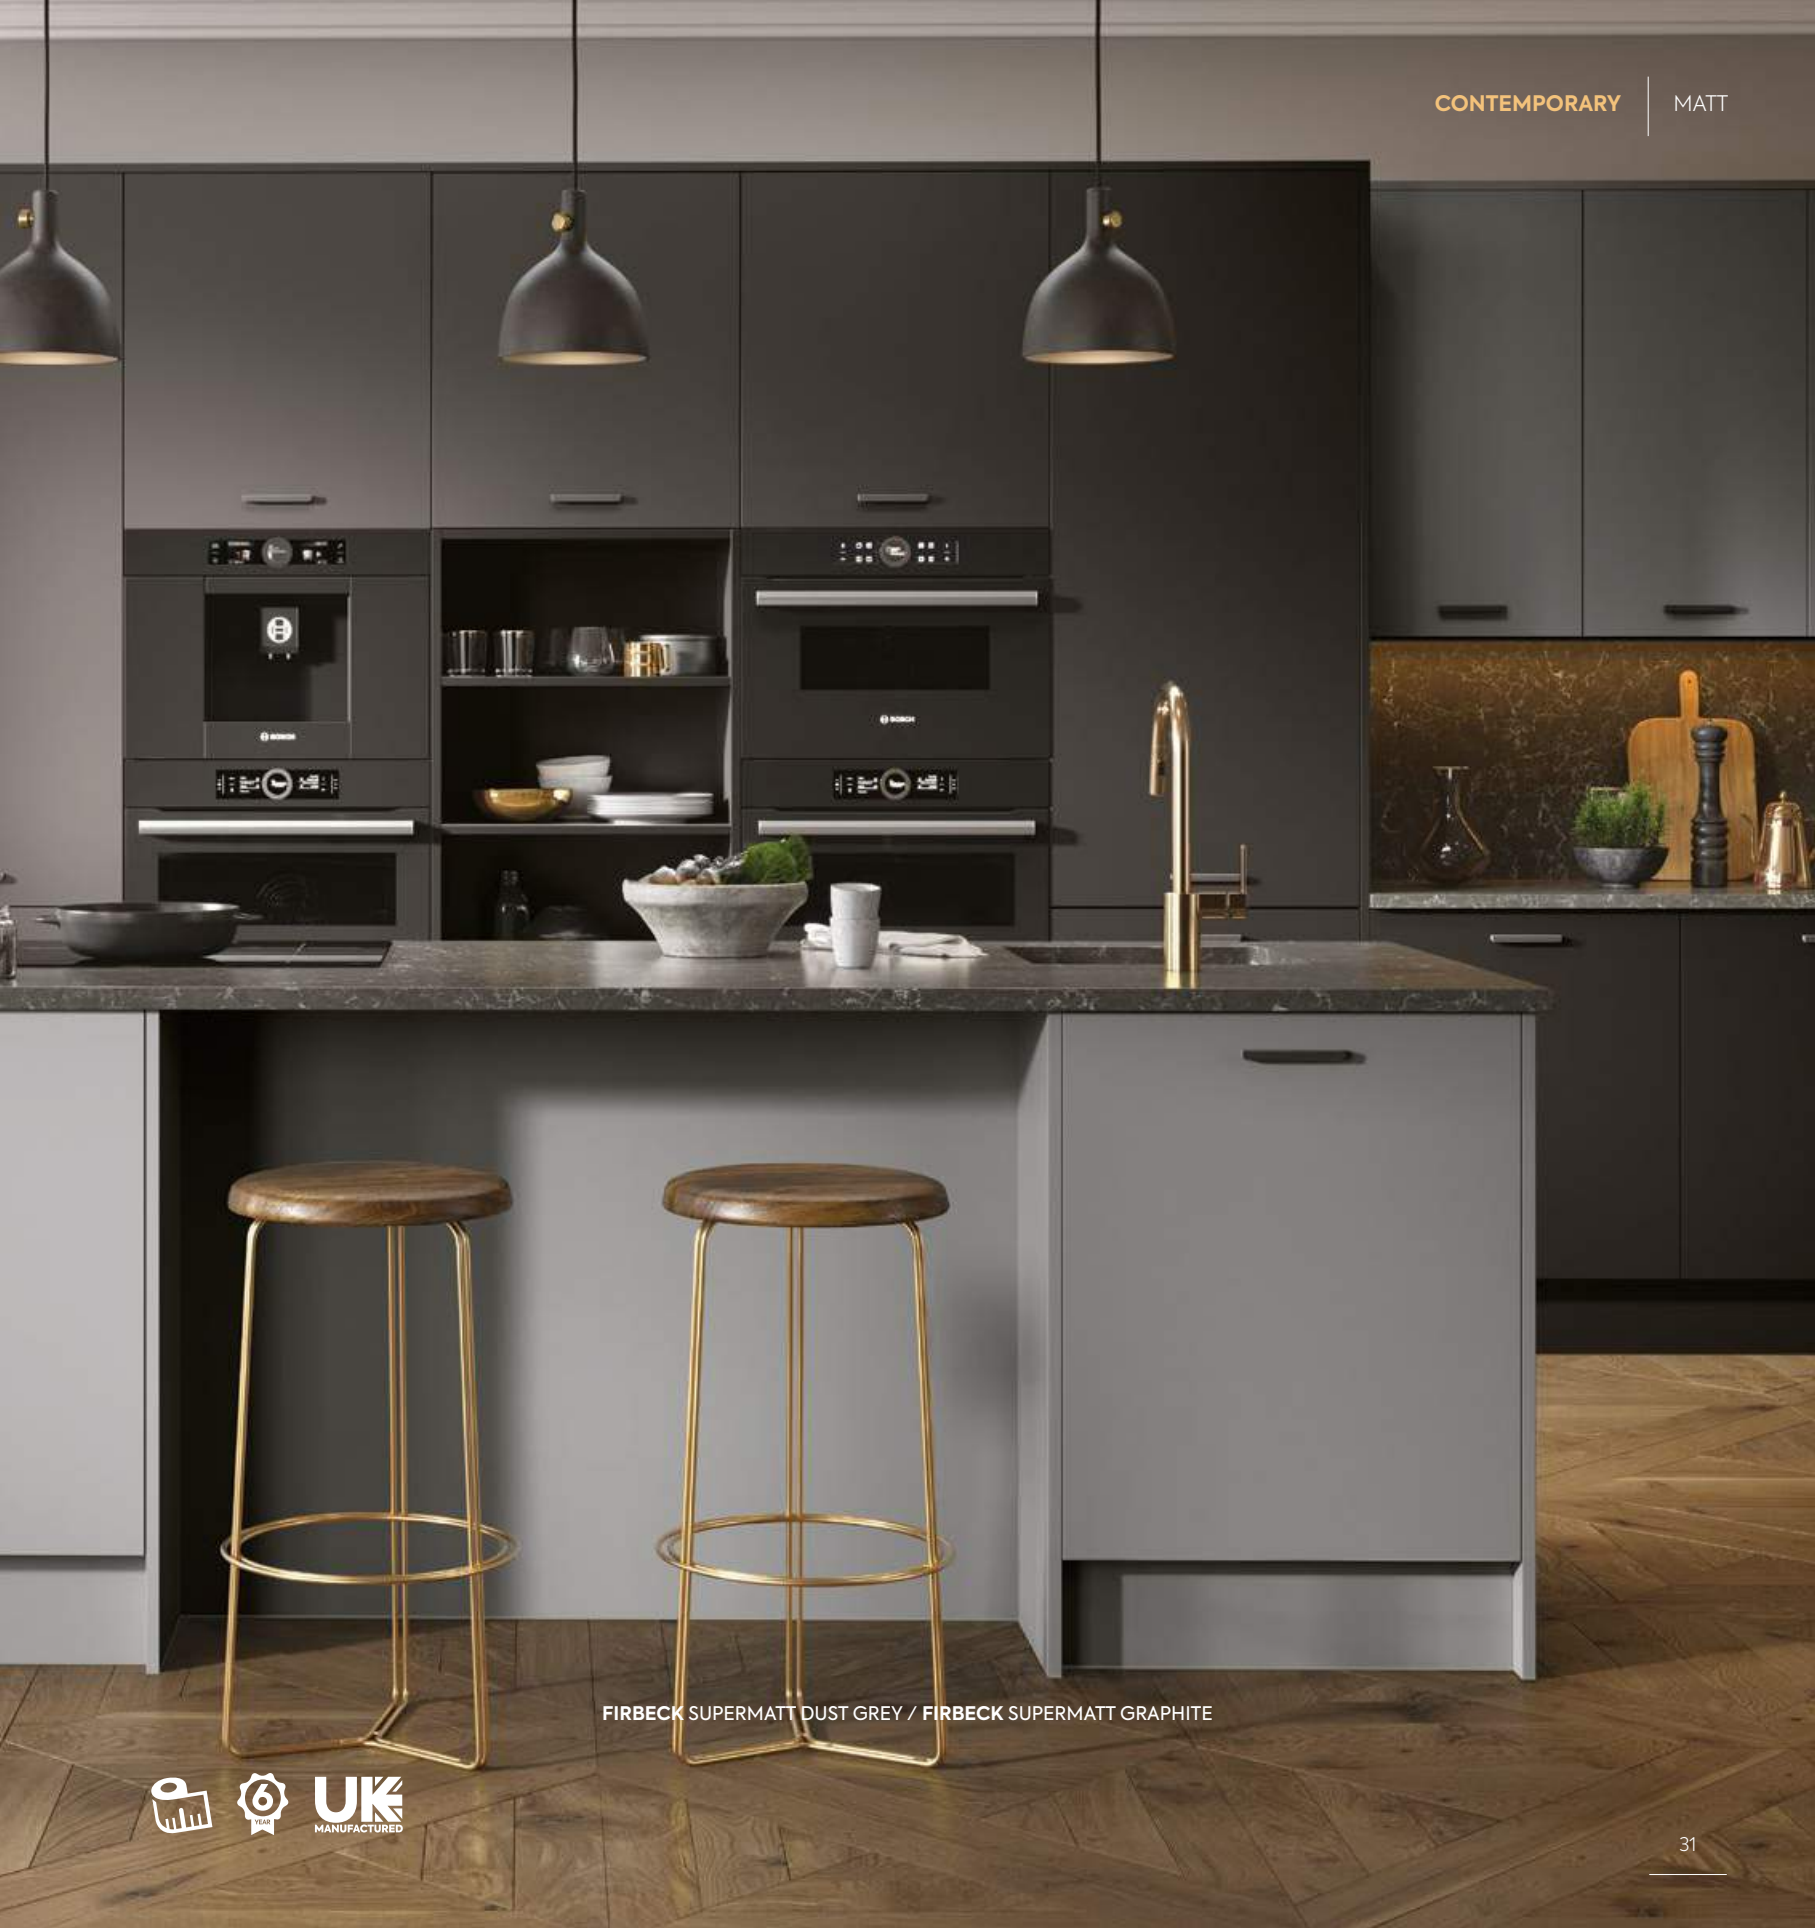

FIRBECK SUPERMATT DUST GREY / FIRBECK SUPERMATT GRAPHITE